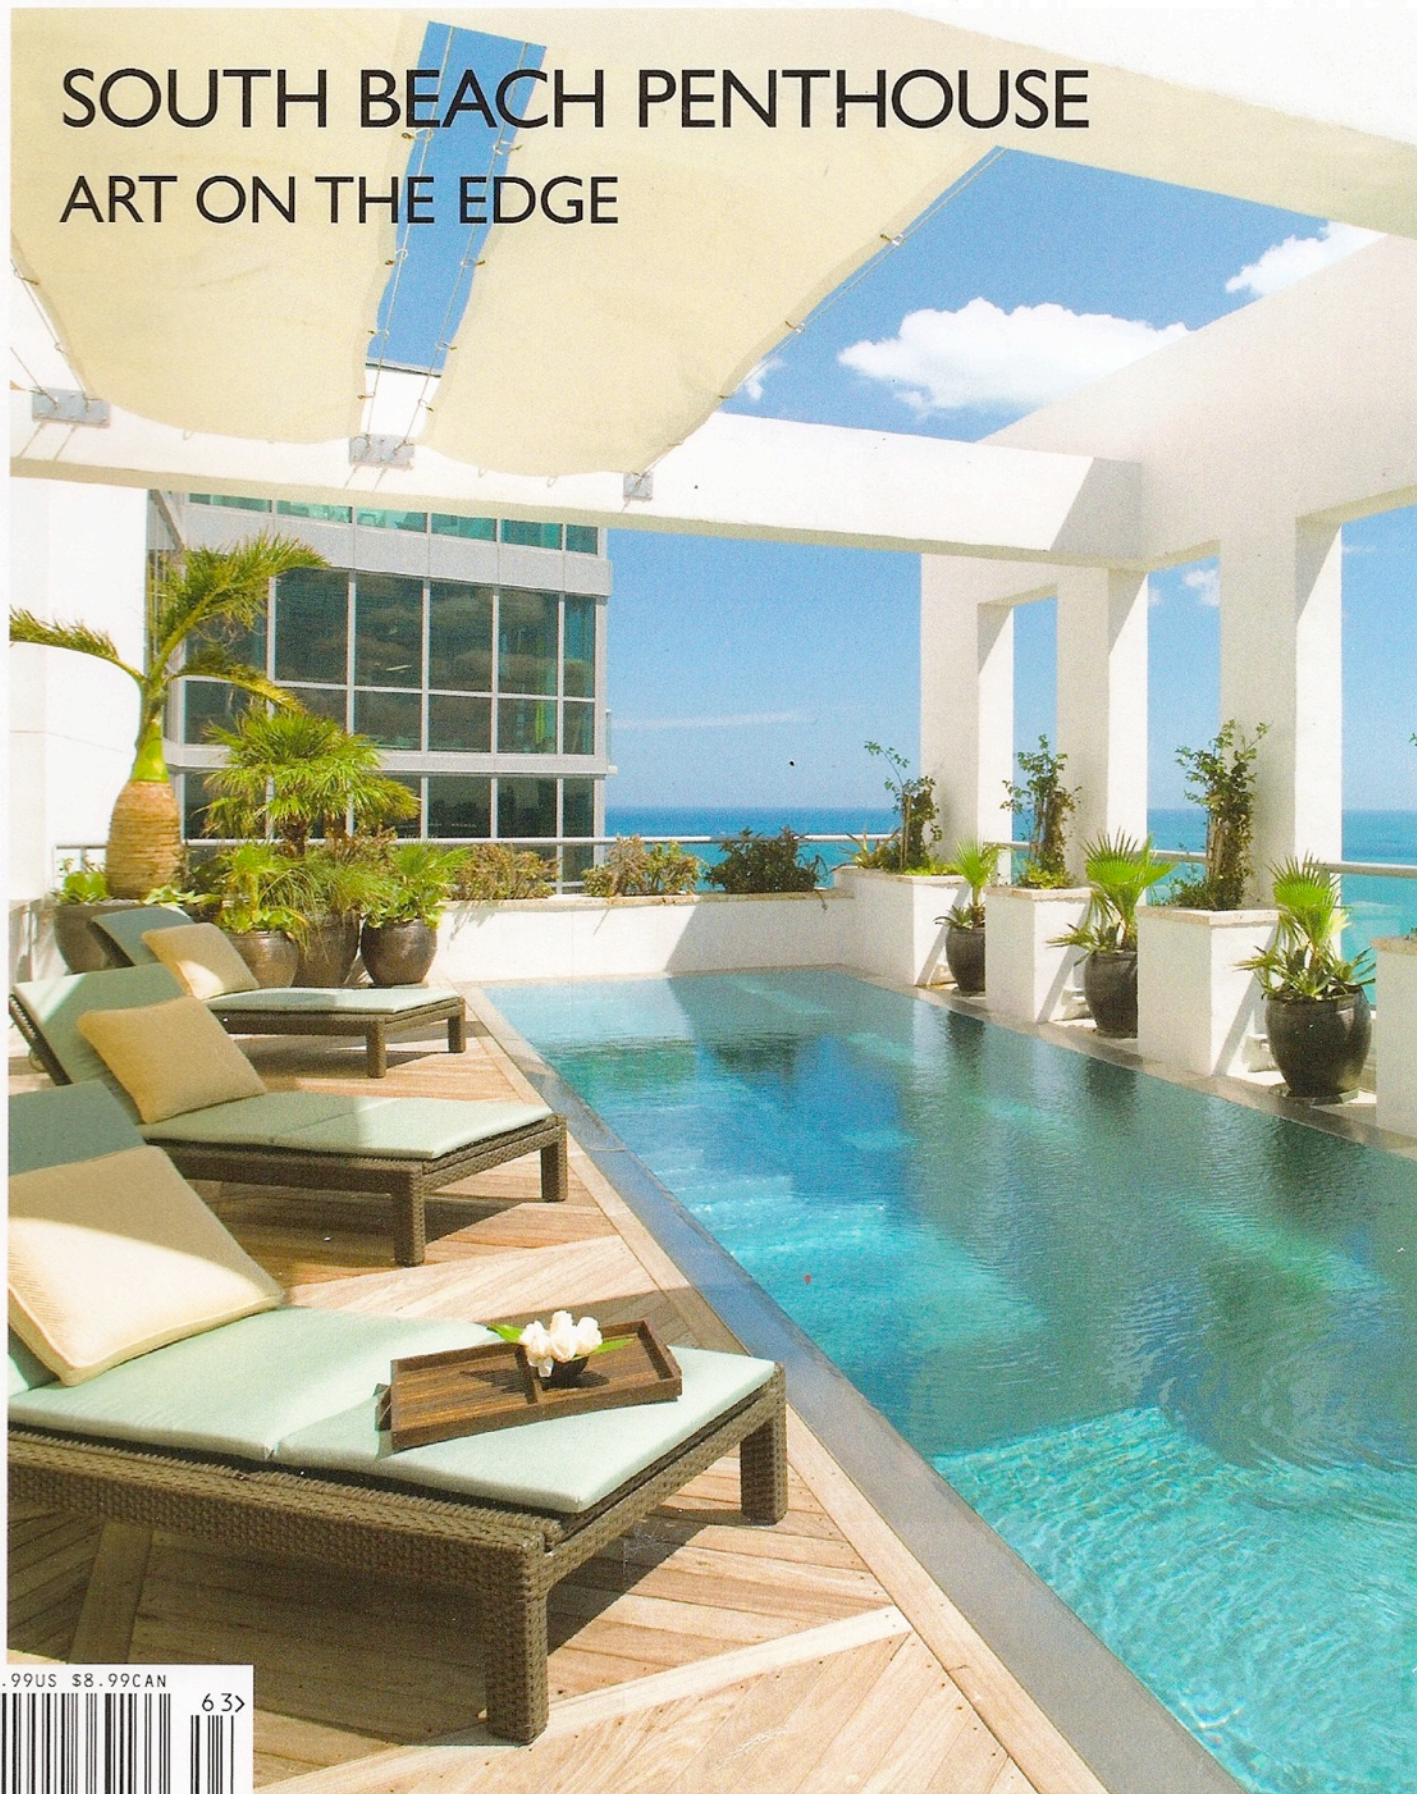

## SOUTH BEACH PENTHOUSE ART ON THE EDGE

\$6.99US \$8.99CAN

63>